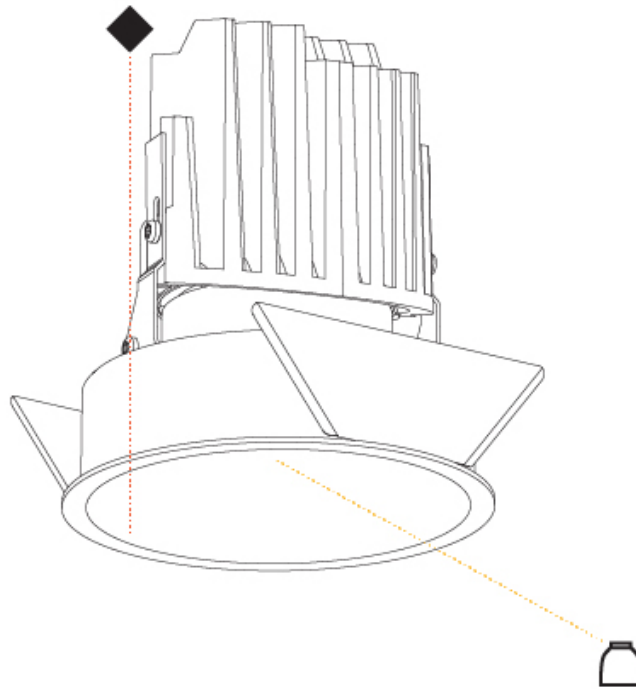

BIONIQ ROUND DEEP RECESSED

A35281-

PROJECT _____

TYPE _____

SPECIFIER _____

QUANTITY _____

DATE _____

A